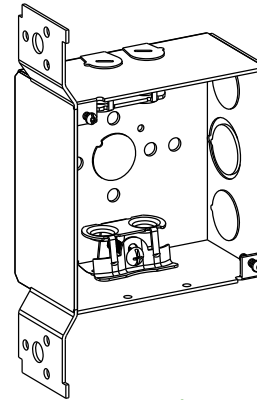

#### Pigtail Features:

PT: 7" Solid Cu. #12AWG Pigtail Pre-assembled with Ground Emboss and 10-32 Ground Screw

#### Bracket:

FB: (L: 7-3/8", W: 1-9/16") Offset (Flush) Mounts on flat side of stud

B: (L: 3", W: 2") Offset (Flush) Face mounts on front edge of wood stud

WB: (L: 7-1/2", W: 1-9/16") Offset (Flush) With positioning spurs to mount box on side of stud

MS: (L: 2-1/2", W: 1-3/8") Offset (Flush) Self-Gripping Metal Stud Bracket with Box Support Clip. Engages on either side of metal stud. U.S. Patent No.: 8,262,043

### DIMENSIONS

Width: 4"

Height: 4"

Depth: 2-1/8"

Cu.In.: 30.3