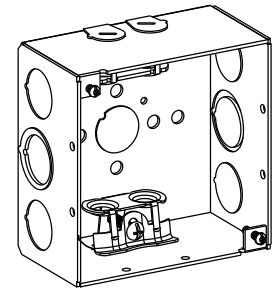

### DESCRIPTION:

Centaur's 4" Square (4S) Deep Boxes are used to install lighting fixtures, switches, and receptacles in ceilings and walls. They are constructed from 16 gauge galvanized steel. These 2-1/8" deep, welded boxes include metal clad cable clamps and knockouts for easy installation. Selected models include brackets to directly mount on a stud or a raised ground emboss and pre-assembled 3-way, with a 10-32 ground screw and a 7" long, solid #12AWG pigtail.

#### Bracket:

FB: (L: 7-3/8", W: 1-9/16") Offset (Flush) Mounts on flat side of stud

B: (L: 3", W: 2") Offset (Flush) Face mounts on front edge of wood stud

WB: (L: 7-1/2", W: 1-9/16") Offset (Flush) With positioning spurs to mount box on side of stud

MS: (L: 2-1/2", W: 1-3/8") Offset (Flush) Self-Gripping Metal Stud Bracket with Box Support Clip. Engages on either side of metal stud. U.S. Patent No.: 8,262,043

### DIMENSIONS

Width: 4"

Height: 4"

Depth: 2-1/8"

Cu.In.: 30.3