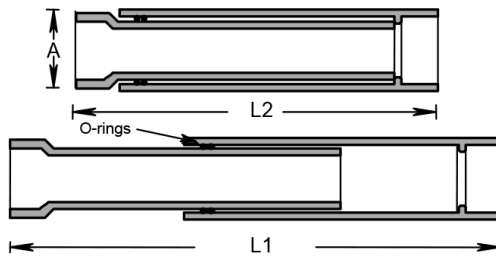

MODEL :		TYPE
PROJECT :		
PREPARED BY :	DATE :	

SERIES SPECIFICATIONS

1" Expansion Coupling 2pc

LINE DRAWING

CONSTRUCTION

Housing Material
PVC

Size
1"

Color
Gray

Cubic Ft.
0.66

DIMENSIONS

A (In.)
1.59

L1 (In.)
8.5

L2 (In.)
12.5

APPLICATION AND PERFORMANCE SPECIFICATION INFORMATION IS SUBJECT TO CHANGE WITHOUT NOTIFICATION

MODEL :		TYPE
PROJECT :		
PREPARED BY :	DATE :	

ORDERING INFORMATION

Part Number: EC1

Case Dimensions (in.): 15.6" x 11.6" x 6.3"

Case Quantity: 40 PCS

Case Weight (lbs.): 27

APPLICATION AND PERFORMANCE SPECIFICATION INFORMATION IS SUBJECT TO CHANGE WITHOUT NOTIFICATION