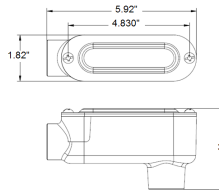

MODEL :		TYPE
PROJECT :		
PREPARED BY :	DATE :	

SERIES SPECIFICATIONS

ALUM CONDULET LB 1"W/ GSKT & COVER

LINE DRAWING

CONSTRUCTION

Material
Die Cast Copper-Free Aluminum

Finish
Powder Coat

Gasket
Neoprene

Type
LB

DIMENSION

Trade Size
1

Depth
2 3/4

Length
5 29/32

Width
1 13/16

APPLICATION AND PERFORMANCE SPECIFICATION INFORMATION IS SUBJECT TO CHANGE WITHOUT NOTIFICATION

MODEL :		TYPE
PROJECT :		
PREPARED BY :	DATE :	

DIMENSION

Cover Length
5 3/8

Conduit Opening
1 9/16

ORDERING INFORMATION

Part Number: WI LB100

Package Qty: 5 PCS

IMS Code: 0001-7515

APPLICATION AND PERFORMANCE SPECIFICATION INFORMATION IS SUBJECT TO CHANGE WITHOUT NOTIFICATION