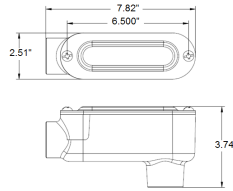

MODEL :		TYPE
PROJECT :		
PREPARED BY :	DATE :	

SERIES SPECIFICATIONS

ALUM CONDULET LB 1 1/2" W/ GSKT & COVER

LINE DRAWING

CONSTRUCTION

Material
Die Cast Copper-Free Aluminum

Finish
Powder Coat

Gasket
Neoprene

Type
LB

DIMENSION

Trade Size
1 1/2

Depth
3 1/2

Length
7 13/16

Width
2 1/2

APPLICATION AND PERFORMANCE SPECIFICATION INFORMATION IS SUBJECT TO CHANGE WITHOUT NOTIFICATION

MODEL :		TYPE
PROJECT :		
PREPARED BY :	DATE :	

DIMENSION

Cover Length
7 5/16

Conduit Opening
2 3/16

ORDERING INFORMATION

Part Number: WI LB150

Package Qty: 2 PCS

IMS Code: 0001-7536

APPLICATION AND PERFORMANCE SPECIFICATION INFORMATION IS SUBJECT TO CHANGE WITHOUT NOTIFICATION