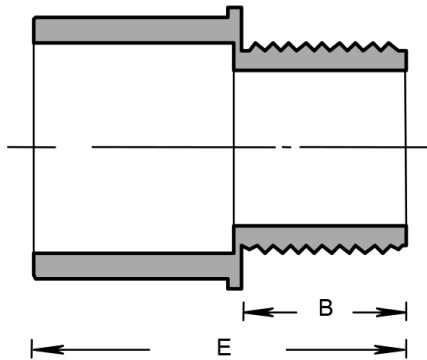

MODEL :		TYPE
PROJECT :		
PREPARED BY :	DATE :	

SERIES SPECIFICATIONS

3/4" Terminal Adapter

LINE DRAWING

CONSTRUCTION

Housing Material
PVC

Size
3/4"

Color
Gray

Fitting
Thread/Slip

DIMENSIONS

B (In.)
0.565

E (In.)
1.435

APPLICATION AND PERFORMANCE SPECIFICATION INFORMATION IS SUBJECT TO CHANGE WITHOUT NOTIFICATION

MODEL :		TYPE
PROJECT :		
PREPARED BY :	DATE :	

ORDERING INFORMATION

Part Number: TA07

Case Dimensions (in.): 12" x 8" x 6.5"

Case Quantity: 125 PCS

Case Weight (lbs.): 2.6

Cubic Ft.: 0.36

APPLICATION AND PERFORMANCE SPECIFICATION INFORMATION IS SUBJECT TO CHANGE WITHOUT NOTIFICATION