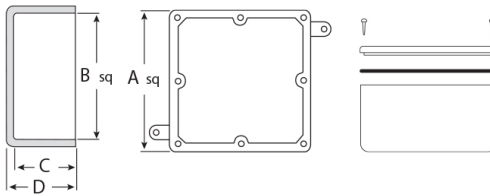

MODEL :		TYPE
PROJECT :		
PREPARED BY :	DATE :	

SERIES SPECIFICATIONS

12x12x4 Junction Box

LINE DRAWING

CONSTRUCTION

Housing Material
PVC

Size
12x12x4

Color
Gray

Cubic Ft.
1.66

DIMENSIONS

Internal Length (In.)
12

Overall Length (In.)
12.687

Internal Depth
4.25

Overall Depth
4

Volume (Cubic In.)
577.4

APPLICATION AND PERFORMANCE SPECIFICATION INFORMATION IS SUBJECT TO CHANGE WITHOUT NOTIFICATION

MODEL :		TYPE
PROJECT :		
PREPARED BY :	DATE :	

ORDERING INFORMATION

Part Number: JB12124

Case Dimensions (in.): 15.3" x 13" x 14.5"

Case Quantity: 3 PCS

Case Weight (lbs.): 20.9

APPLICATION AND PERFORMANCE SPECIFICATION INFORMATION IS SUBJECT TO CHANGE WITHOUT NOTIFICATION