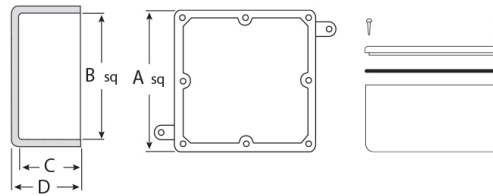

MODEL :		TYPE
PROJECT :		
PREPARED BY :	DATE :	

SERIES SPECIFICATIONS

12x12x6 Junction Box

LINE DRAWING

CONSTRUCTION

Housing Material
PVC

Size
12x12x6

Color
Gray

Cubic Ft.
2.36

DIMENSIONS

Internal Length (In.)
12

Overall Length (In.)
12.687

Internal Depth
6.25

Overall Depth
6

Volume (Cubic In.)
846

APPLICATION AND PERFORMANCE SPECIFICATION INFORMATION IS SUBJECT TO CHANGE WITHOUT NOTIFICATION

MODEL :		TYPE
PROJECT :		
PREPARED BY :	DATE :	

ORDERING INFORMATION

Part Number: JB12126

Case Dimensions (in.): 23" x 12.9" x 13.8"

Case Quantity: 3 PCS

Case Weight (lbs.): 23.7

APPLICATION AND PERFORMANCE SPECIFICATION INFORMATION IS SUBJECT TO CHANGE WITHOUT NOTIFICATION