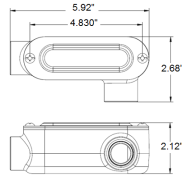

MODEL :		TYPE
PROJECT :		
PREPARED BY :	DATE :	

SERIES SPECIFICATIONS

ALUM LL CONDULET 1"W/COVER & GSKT

LINE DRAWING

CONSTRUCTION

Material
Die Cast Copper-Free Aluminum

Finish
Powder Coat

Gasket
Neoprene

Type
LL

DIMENSION

Trade Size
1

Depth
2 11/16

Length
5 29/32

Width
1 13/16

APPLICATION AND PERFORMANCE SPECIFICATION INFORMATION IS SUBJECT TO CHANGE WITHOUT NOTIFICATION

MODEL :		TYPE
PROJECT :		
PREPARED BY :	DATE :	

DIMENSION

Cover Length
5 3/8

Conduit Opening
1 7/8

ORDERING INFORMATION

Part Number: WI LL100

Package Qty: 5 PCS

IMS Code: 0256-4193

APPLICATION AND PERFORMANCE SPECIFICATION INFORMATION IS SUBJECT TO CHANGE WITHOUT NOTIFICATION