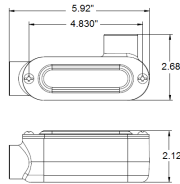

## LINE DRAWING

## DIMENSION

Trade Size  
1

Depth  
2 11/16

Length  
5 29/32

Width  
1 13/16

APPLICATION AND PERFORMANCE SPECIFICATION INFORMATION IS SUBJECT TO CHANGE WITHOUT NOTIFICATION

MODEL :		TYPE
PROJECT :		
PREPARED BY :	DATE :	

## DIMENSION

Cover Length  
5 3/8

Conduit Opening  
1 7/8