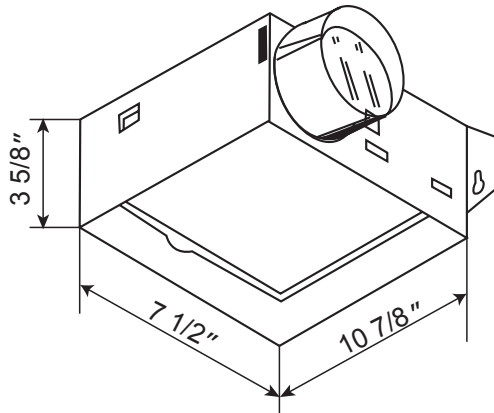

CONTRACTOR:	
PROJECT:	DATE:
PREPARED BY:	MODEL#:

DESCRIPTION

70CFM Bath Ventilation Housing

The ABF70H Housing is designed for use with Addvent's ABF70M, they are designed to exhaust air quietly and efficiently.

LINE DRAWING

CONSTRUCTION

Housing Material
26GA galvanized steel

For Use With
ABF70M

Collar
Detachable 4" polymeric collar included

ORDERING INFORMATION

Example: ABF70H

SERIES	CFM	OPTION
ABF	[70] : 70 CFM	[H] : Housing Only