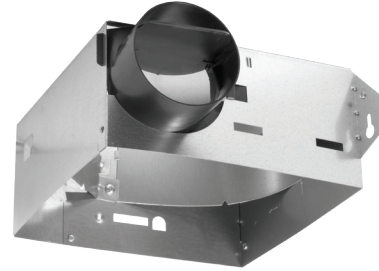

CONTRACTOR:	
PROJECT:	DATE:
PREPARED BY:	MODEL#:

DESCRIPTION

70CFM Bath Ventilation Housing

The ABF70H Housing is designed for use with Addvent's ABF70M, they are designed to exhaust air quietly and efficiently.

LINE DRAWING

CONSTRUCTION

Housing Material
26GA galvanized steel

For Use With
ABF70M

Collar
Detachable 4" polymeric collar included

ORDERING INFORMATION

Example: ABF70H

SERIES	CFM	OPTION
ABF	[70] : 70 CFM	[H] : Housing Only