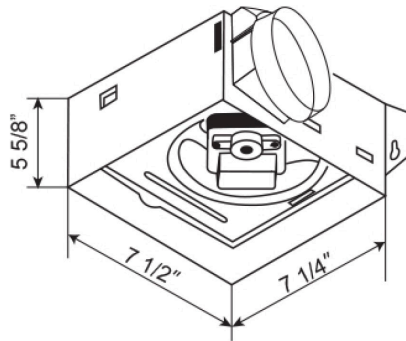

LINE DRAWING

CONSTRUCTION

Sones
3.5

CFM
50

Housing Material
26GA galvanized steel

Air Flow Capacity
45 SQ FT

Sound Level
3.5

For Use With
ABF50LM