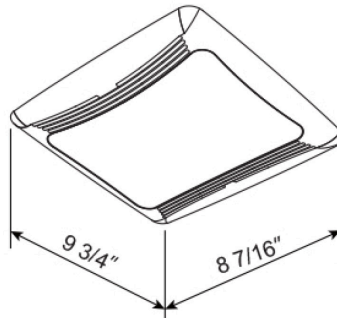

LINE DRAWING

CONSTRUCTION

Sones
3.5

Sound Level
3.5

CFM
50

For Use With
ABF50LH

Air Flow Capacity
45 SQ FT

ELECTRICAL SPECIFICATIONS