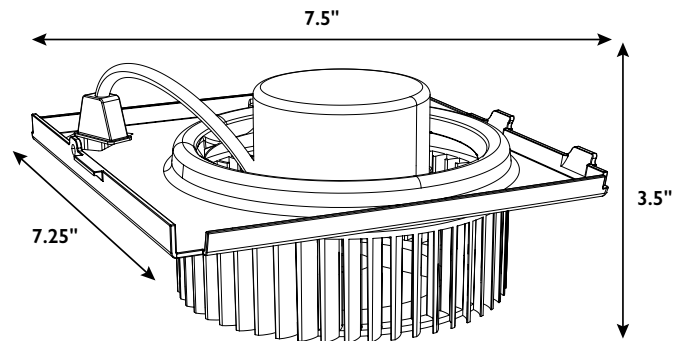

LINE DRAWING

CONSTRUCTION

Motor Type

Centrifugal type blower wheel

Overload Protection

Built-in overload disconnect

Blower Wheel

Centrifugal type

ELECTRICAL SPECIFICATIONS

Input Voltage
120 VAC

Static Pressure
Min. 0.1

Frequency
60 Hz

Air Volume (CFM)
Min. 50

Fan Wattage
10W

Sones
2